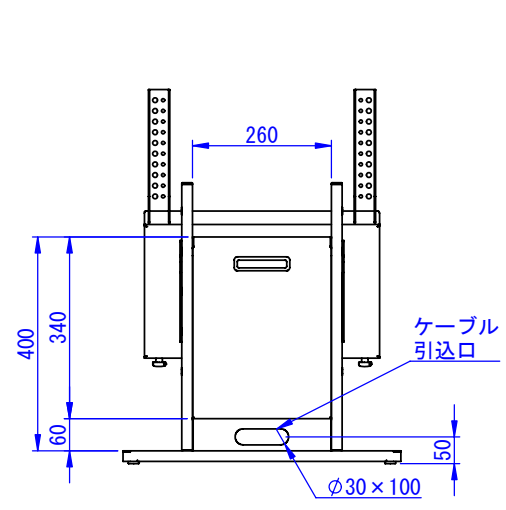

2016/02/25

表面処理：
サテンブラック

Designed by	Checked by	Approved by - date	Filename	Date	Scale
				14/08/28	1:10
MT-4255				Edition	Sheet
				-	1/1