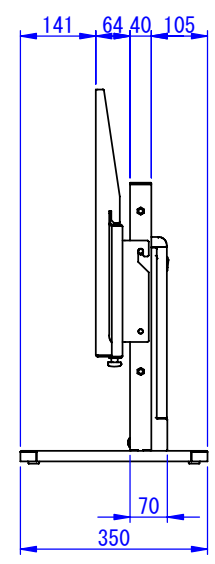

2016/02/25

表面処理：
サテンブラック

Designed by	Checked by	Approved by - date	Filename	Date	Scale
				14/08/28	1:10
MT-4255				Edition	Sheet
				-	1/1