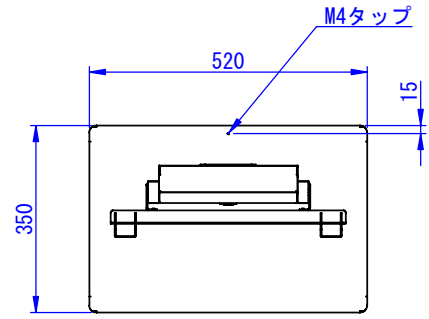

2016/02/25

表面処理：
サテンブラック

Designed by	Checked by	Approved by - date	Filename	Date	Scale
				14/08/28	1:10
MT-4255				Edition	Sheet
				-	1/1