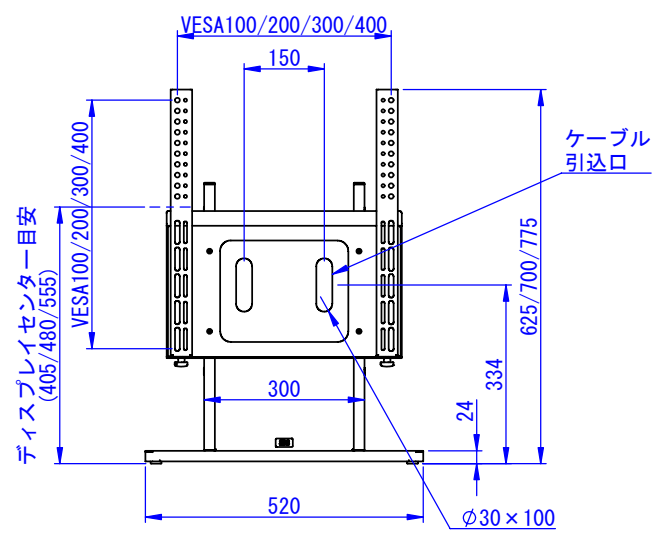

2016/02/25

表面処理：
サテンブラック

Designed by	Checked by	Approved by - date	Filename	Date	Scale
				14/08/28	1:10
MT-4255				Edition	Sheet
				-	1/1