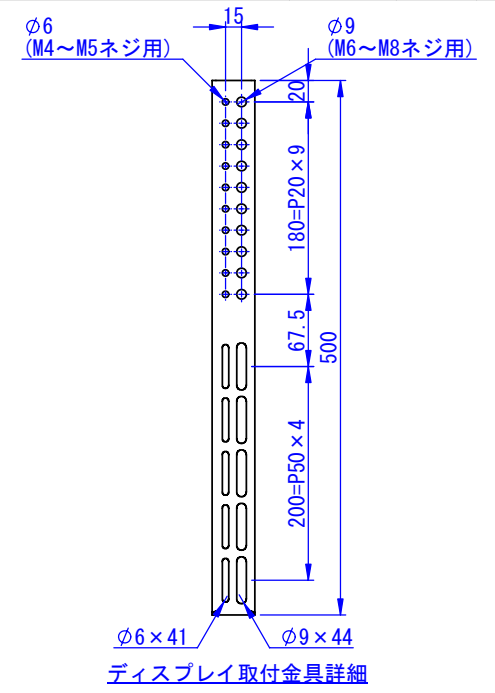

2016/02/25

表面処理：
サテンブラック

Designed by	Checked by	Approved by - date	Filename	Date	Scale
				14/08/28	1:10
MT-4255				Edition	Sheet
				-	1/1