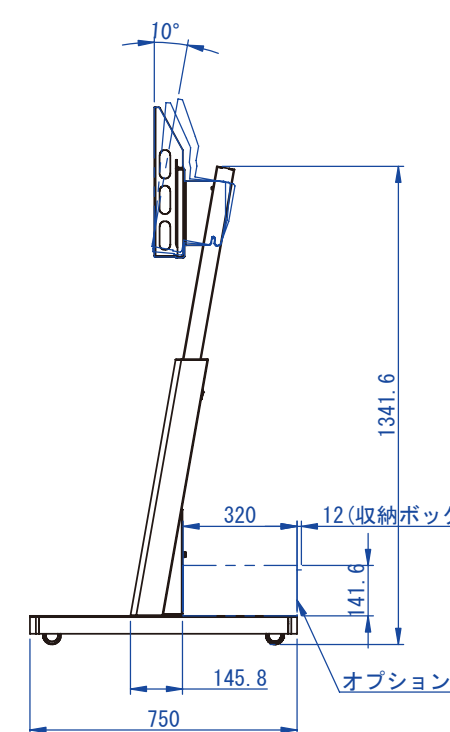

A
B
C
D
E
F

A
B
C
D
E
F

2016/05/27

表面処理:
DSS-N65B:サテンブラック
DSS-N65W:N9.5ツヤ有り

Designed by	Checked by	Approved by - date	Filename	Date	Scale
				16/05/25	1:15
DSS-K65					
SDDV089G0001			Edition	Sheet	
			-	1/1	