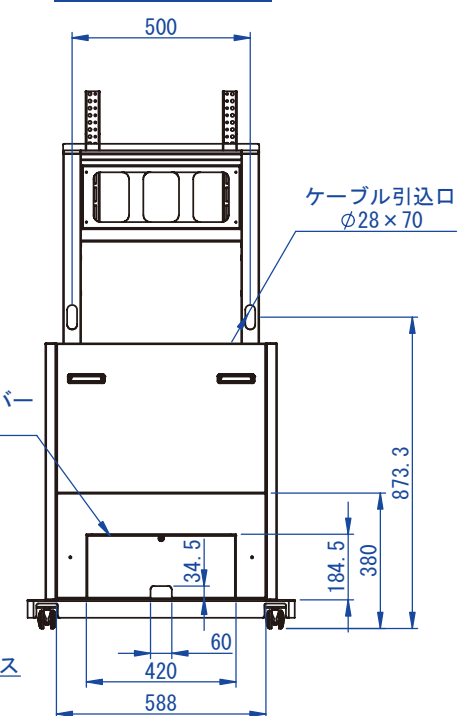

A
B
C
D
E
F

A
B
C
D
E
F

2016/05/27

表面処理:
DSS-N65B:サテンブラック
DSS-N65W:N9.5ツヤ有り

Designed by	Checked by	Approved by - date	Filename	Date	Scale
				16/05/25	1:15
DSS-K65					
SDDV089G0001			Edition	Sheet	
			-	1/1	