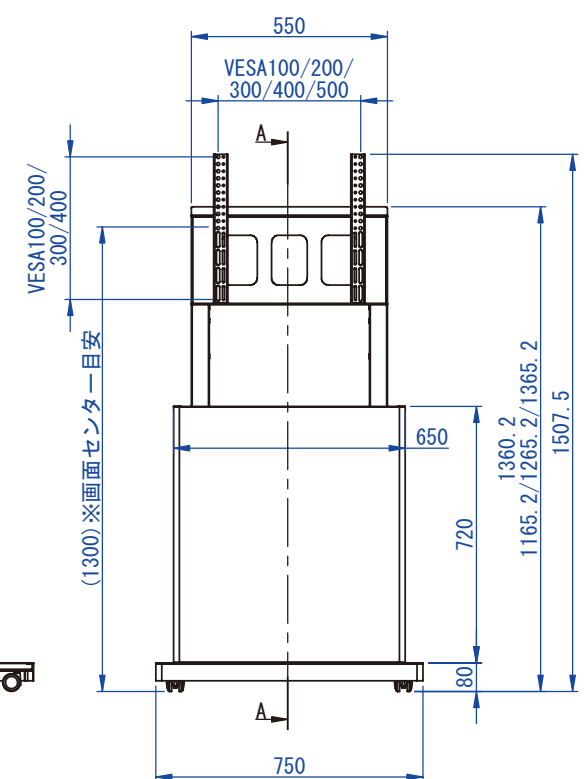

A
B
C
D
E
F

A
B
C
D
E
F

2016/05/27

表面処理:
DSS-N65B:サテンブラック
DSS-N65W:N9.5ツヤ有り

Designed by	Checked by	Approved by - date	Filename	Date	Scale
				16/05/25	1:15
DSS-K65					
SDDV089G0001			Edition	Sheet	
			-	1/1	