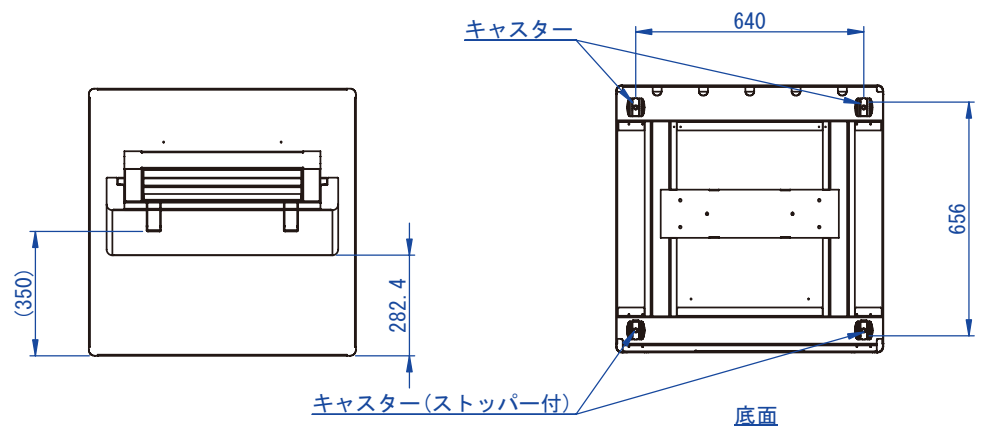

A
B
C
D
E
F

A
B
C
D
E
F

2016/05/27

表面処理:
DSS-N65B:サテンブラック
DSS-N65W:N9.5ツヤ有り

Designed by	Checked by	Approved by - date	Filename	Date	Scale
				16/05/25	1:15
DSS-K65					
SDDV089G0001			Edition	Sheet	
			-	1/1	