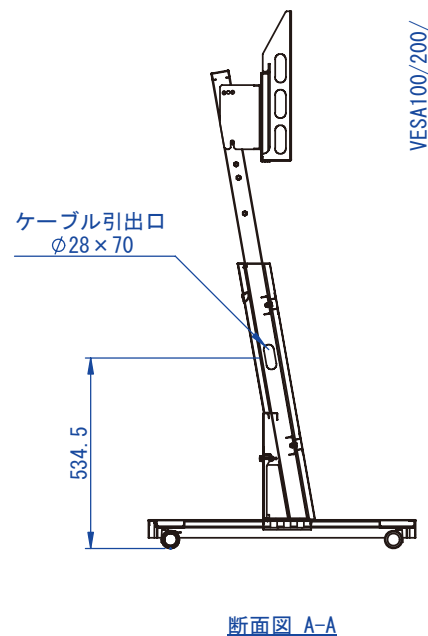

A
B
C
D
E
F

A
B
C
D
E
F

2016/05/27

表面処理:
DSS-N65B:サテンブラック
DSS-N65W:N9.5ツヤ有り

Designed by	Checked by	Approved by - date	Filename	Date	Scale
				16/05/25	1:15
DSS-K65					
SDDV089G0001			Edition	Sheet	
			-	1/1	