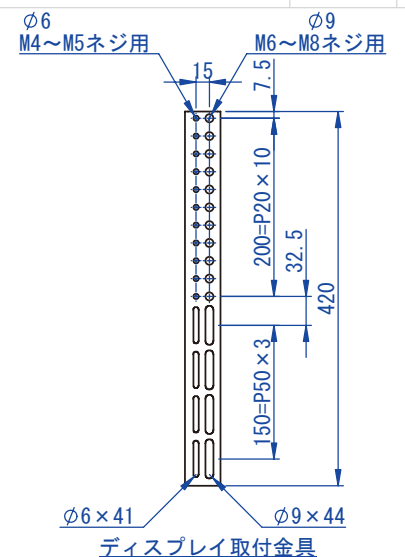

A
B
C
D
E
F

A
B
C
D
E
F

2016/05/27

表面処理:
DSS-N65B:サテンブラック
DSS-N65W:N9.5ツヤ有り

Designed by	Checked by	Approved by - date	Filename	Date	Scale
				16/05/25	1:15
DSS-K65					
SDDV089G0001			Edition	Sheet	
			-	1/1	